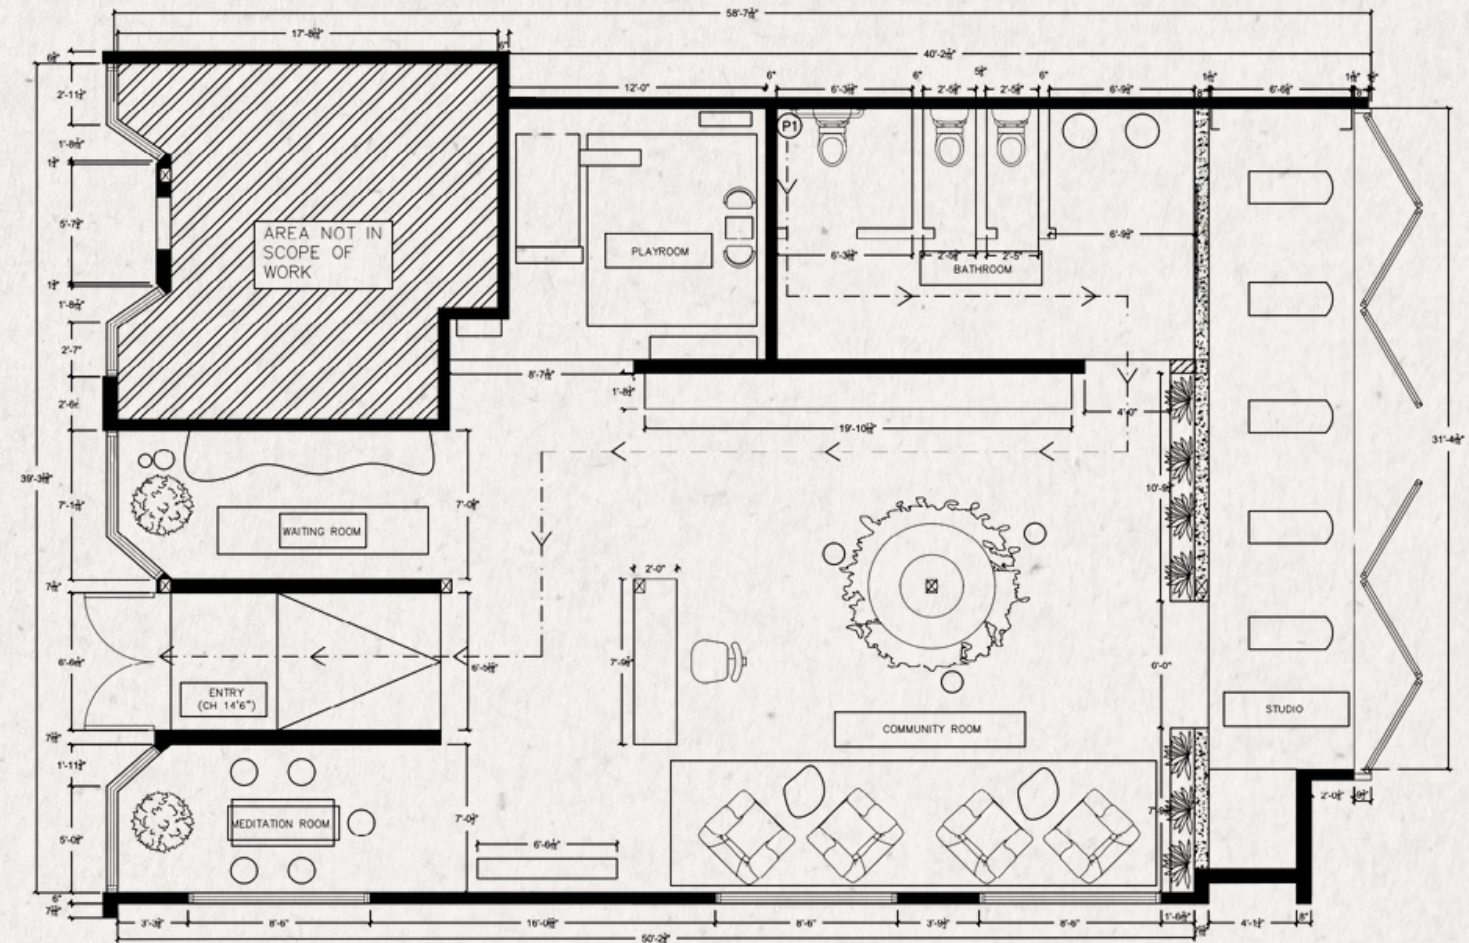

INSPIRATIONAL IMAGES

MATERIALS | SELECTIONS
CANVA

KITCHEN FLOOR PLAN
AUTOCAD

MATERIALS | SELECTIONS
CANVA

KITCHEN EAST WALL ELEVATION
AUTOCAD

RENDERED KITCHEN PERSPECTIVES
SKETCHUP | ENSCAPE

RENDERED KITCHEN PERSPECTIVES
SKETCHUP | ENSCAPE

RENDERED GUEST BATHROOM PERSPECTIVE
PHOTOSHOP

GUEST BATHROOM EAST WALL ELEVATION
AUTOCAD

SANCTUARY IN SOLACE

LAUNCHING A SPECIALTY YOGA AND MEDITATION STUDIO THAT BLENDS THE TRANQUILITY OF NATURE WITH THE COMFORT OF A THOUGHTFULLY DESIGNED INDOOR SPACE. THE STUDIO WILL HOST A RANGE OF OFFERINGS, INCLUDING YOGA, MEDITATION, BREATH WORK, WELLNESS WORKSHOPS AND ON-SITE CHILDCARE SERVICES DURING YOUR TIME AT SOLACE.

INSPIRATIONAL IMAGES

DEMO PLAN
AUTOCAD

NEW CONSTRUCTION PLAN | LIFE SAFETY PLAN
AUTOCAD

MOOD BOARDS
CANVA

BUBBLE DIAGRAM | SCHEMATIC
CANVA

FURNITURE | SELECTIONS
CANVA

RENDERED FURNITURE FLOOR PLAN S O L A C E
SKETCHUP | ENSCAPE