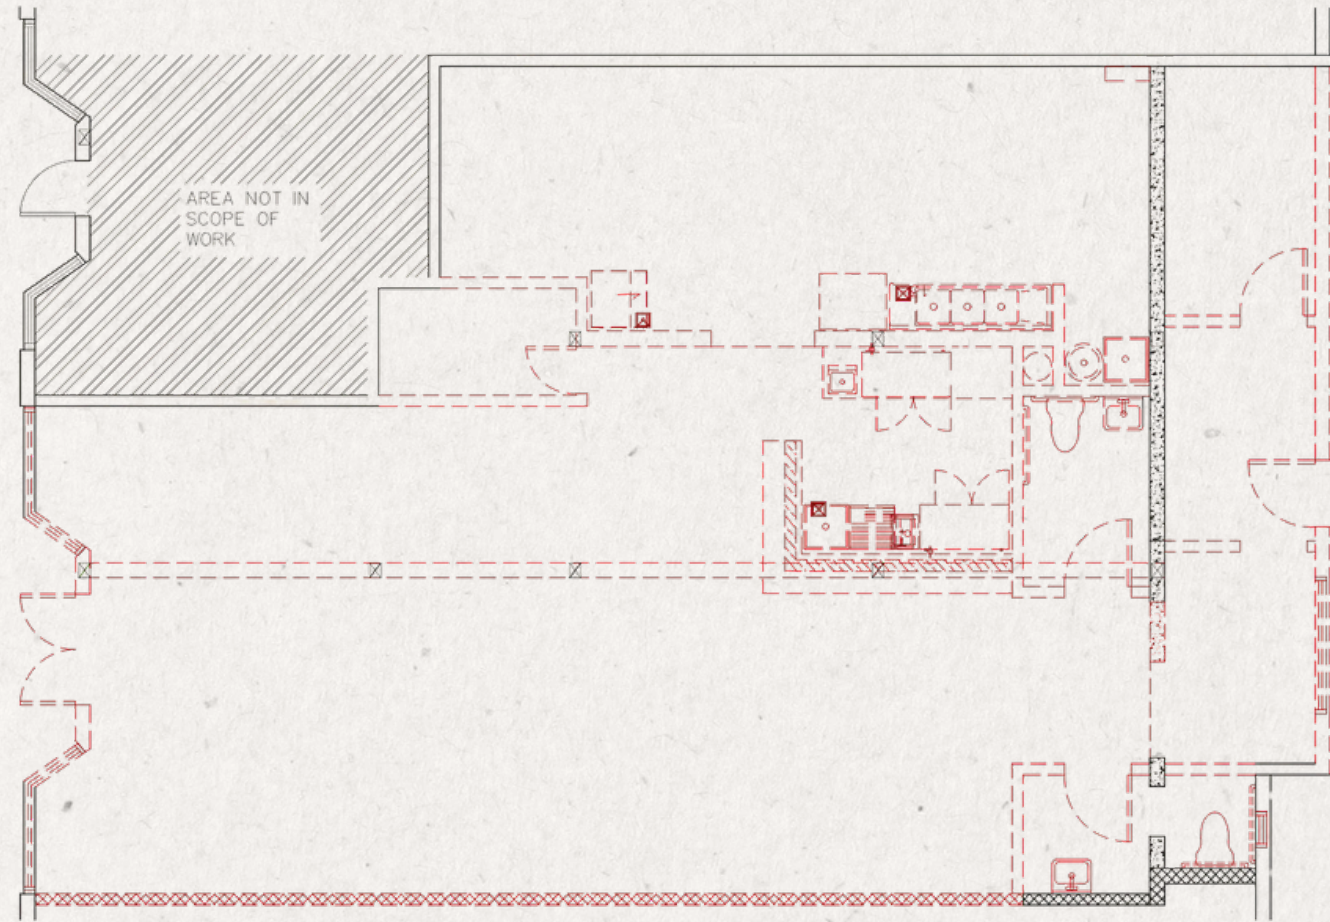

INSPIRATIONAL IMAGES

MATERIALS | SELECTIONS
CANVA

KITCHEN FLOOR PLAN
AUTOCAD

MATERIALS | SELECTIONS
CANVA

KITCHEN EAST WALL ELEVATION
AUTOCAD

RENDERED KITCHEN PERSPECTIVES
SKETCHUP | ENSCAPE

RENDERED KITCHEN PERSPECTIVES
SKETCHUP | ENSCAPE

RENDERED GUEST BATHROOM PERSPECTIVE
PHOTOSHOP

GUEST BATHROOM EAST WALL ELEVATION
AUTOCAD

SANCTUARY IN SOLACE

LAUNCHING A SPECIALTY YOGA AND MEDITATION STUDIO THAT BLENDS THE TRANQUILITY OF NATURE WITH THE COMFORT OF A THOUGHTFULLY DESIGNED INDOOR SPACE. THE STUDIO WILL HOST A RANGE OF OFFERINGS, INCLUDING YOGA, MEDITATION, BREATH WORK, WELLNESS WORKSHOPS AND ON-SITE CHILDCARE SERVICES DURING YOUR TIME AT SOLACE.

INSPIRATIONAL IMAGES

DEMO PLAN
AUTOCAD

NEW CONSTRUCTION PLAN | LIFE SAFETY PLAN
AUTOCAD

MOOD BOARDS
CANVA

BUBBLE DIAGRAM | SCHEMATIC
CANVA

FURNITURE | SELECTIONS
CANVA

RENDERED FURNITURE FLOOR PLAN S O L A C E
SKETCHUP | ENSCAPE