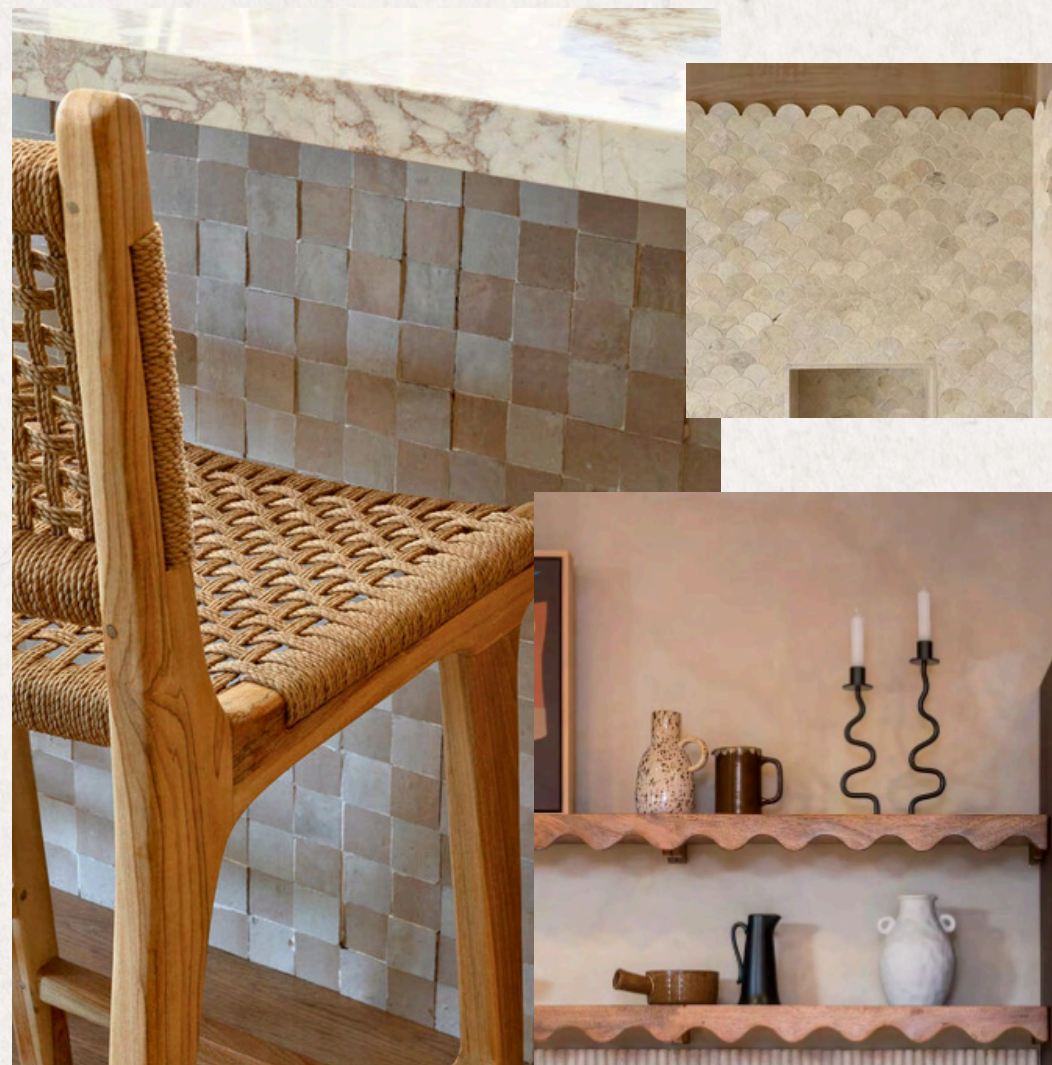

INSPIRATIONAL IMAGES

MATERIALS | SELECTIONS
CANVA

RENDERED PERSPECTIVES
SKETCHUP

MATERIALS | SELECTIONS
CANVA

RENDERED PERSPECTIVES
SKETCHUP

CHASE RESIDENCE

THE CHASE FAMILY'S REMODEL IS ALL ABOUT WARMTH AND CONNECTION. AVOIDING BRIGHT OR COLD TONES, INSPIRATION WAS DRAWN FROM A FAVORITE BEACH PAINTING – ITS SOFT LAYERS OF SAND AND WATER GUIDING THE PALETTE AND TEXTURES. WITH WARM WOODS, GENTLE NEUTRALS, AND AN OPEN FLOW, THE DESIGN CAPTURES THE CALM, NATURAL BEAUTY THEY LOVE WITHOUT FEELING OVERTLY COASTAL.