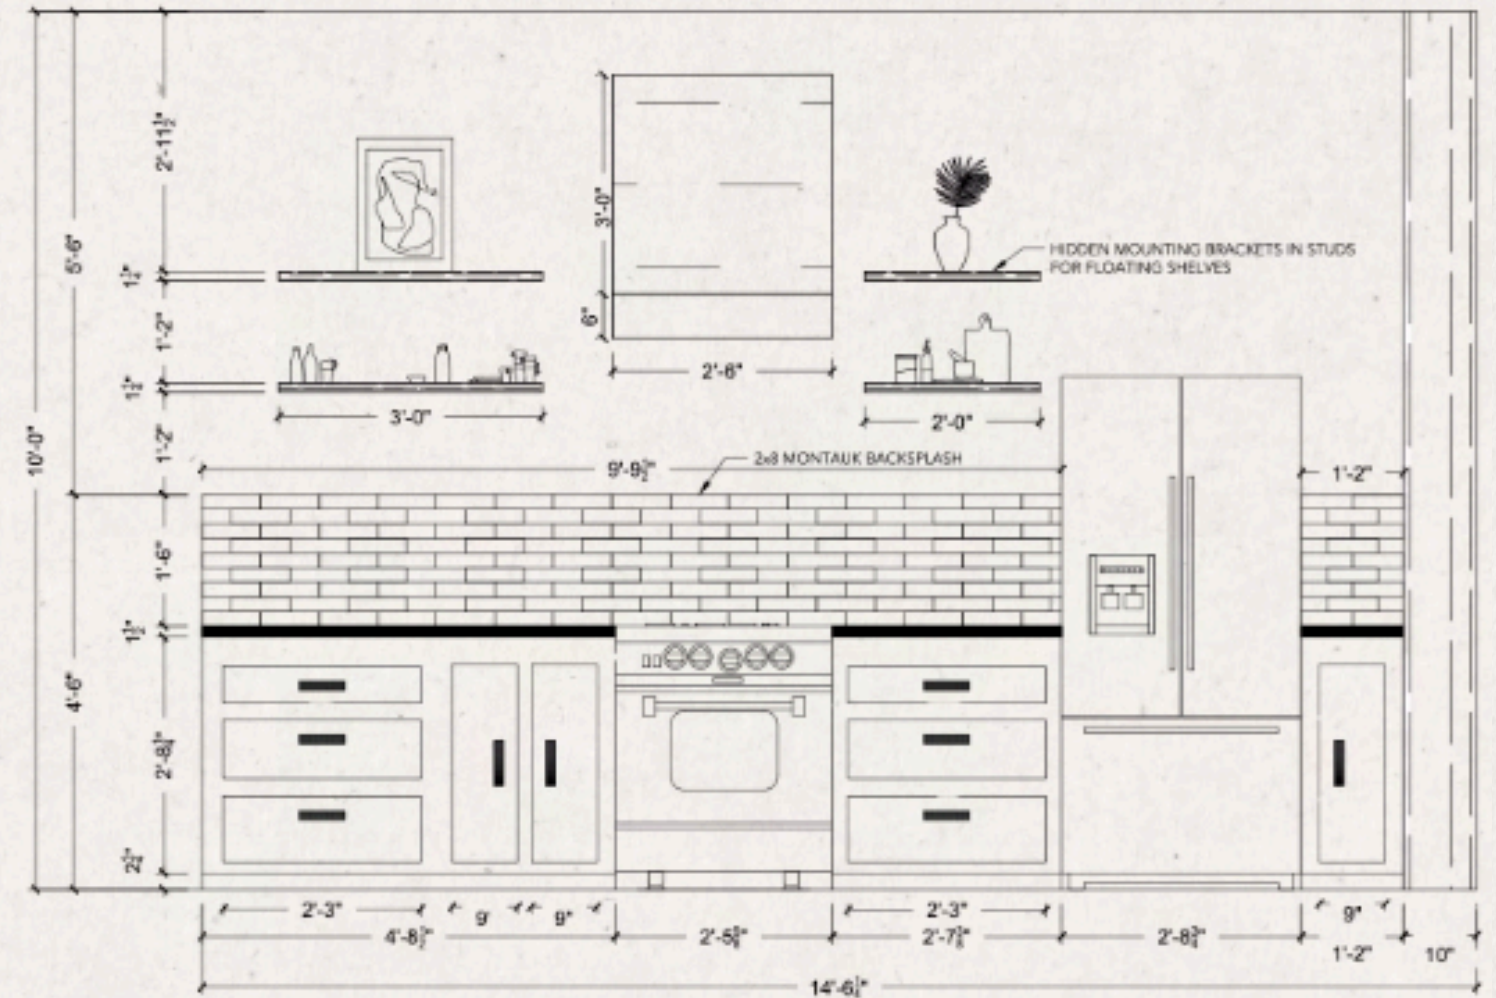

NOMAD ABODE

MATERIALS | SELECTIONS
CANVA

KITCHEN EAST WALL ELEVATION
AUTOCAD