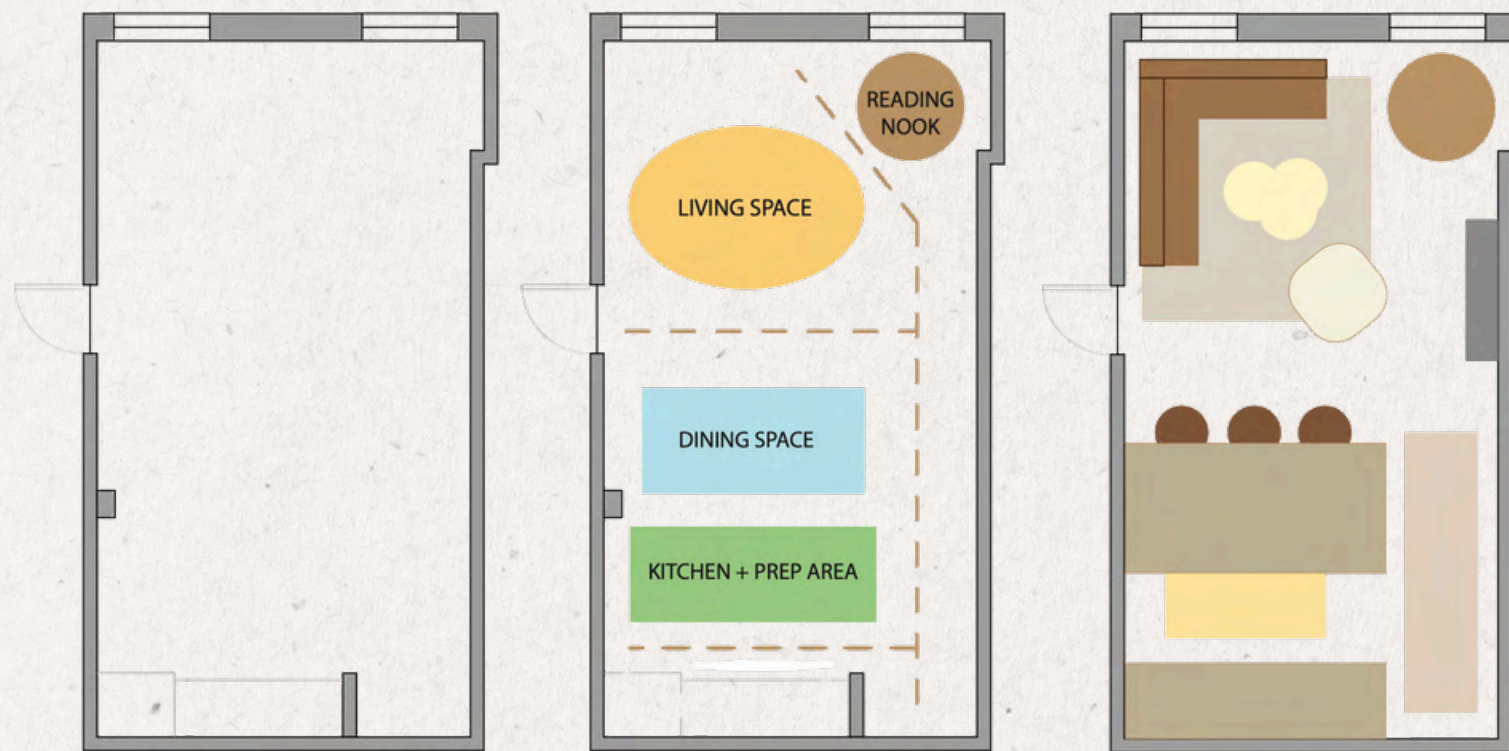

NOMAD ABODE

FURNITURE | FIXTURES | SELECTIONS
CANVA

PRIMARY BEDROOM NORTH WALL PERSPECTIVE
HAND DRAFTING

PRIMARY BEDROOM NORTH WALL PERSPECTIVE
CANVA

PRIMARY BEDROOM NORTH WALL ELEVATION
AUTOCAD

RENDERED PRIMARY BEDROOM PERSPECTIVES
SKETCHUP | ENSCAPE

RENDERED PRIMARY BEDROOM PERSPECTIVES
SKETCHUP | ENSCAPE

ROSE CITY LOFT

NESTLED IN THE HEART OF PDX, THE COZY ROSE CITY LOFT IS A TACTILE URBAN RETREAT, BLENDING PLAYFUL STYLE-MIXING WITH RICH TEXTURES TO CREATE A DEEPLY FUNCTIONAL AND LAID-BACK SANCTUARY. IT'S A SMALL-SCALE STUDIO THAT WARMLY REFLECTS THE CITY IT CALLS HOME.

INSPIRATIONAL IMAGES

ROSE CITY LOFT

FLOOR PLAN | BUBBLE DIAGRAM | SCHEMATIC
INDESIGN | PHOTOSHOP

ORIGINAL FLOOR PLAN PERSPECTIVE
INDESIGN

FINISHES | FURNITURE | SELECTIONS
CANVA

RENDERED FURNITURE FLOOR PLAN ROSE CITY LOFT
INDESIGN | PHOTOSHOP